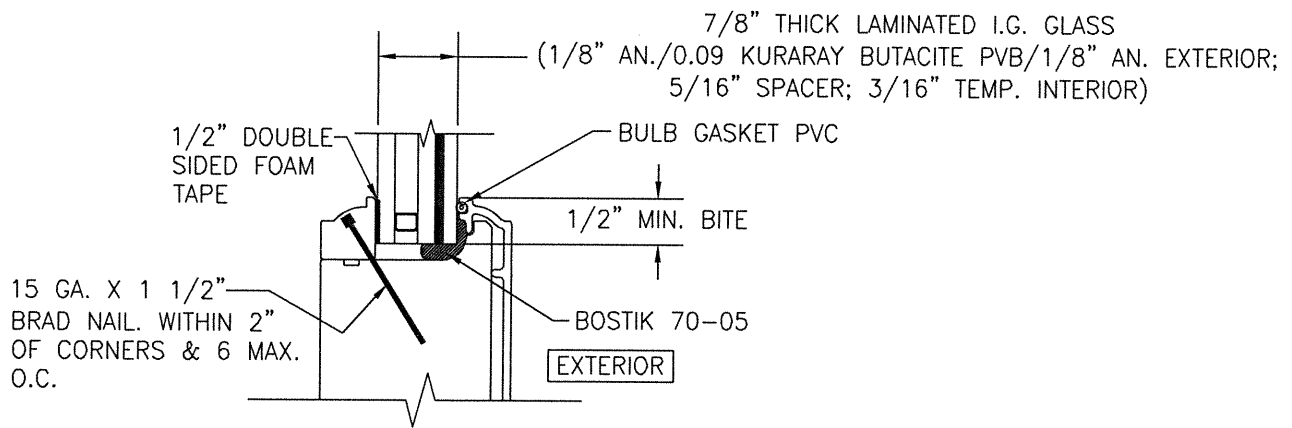

PELLA CORPORATION

102 MAIN STREET
PELLA, IA 50219
641-621-1000

PELLA ARCHITECT IMPACT ALUMINUM CLAD IN-SWING DOOR

GLAZING DETAIL
(OPTION "B")